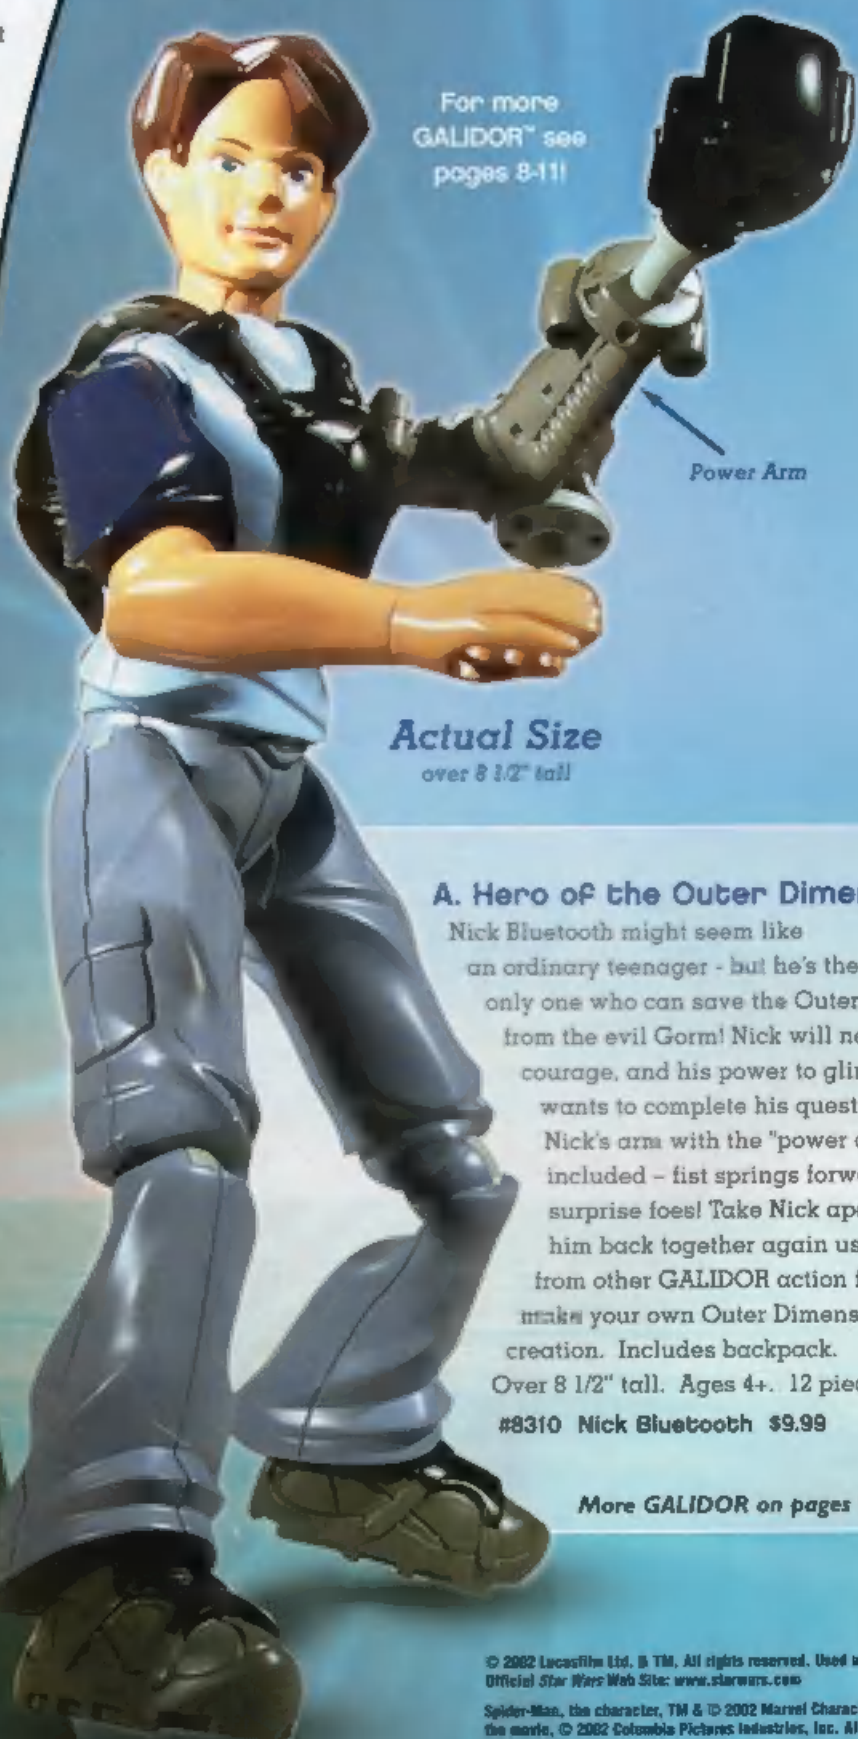

GALIDOR is a trademark. © 2002 CMC/Groupo.

**ALL
NEW!**

Hot Pick

For more
GALIDOR™ see
pages 8-11!

Power Arm

Actual Size
over 8 1/2" tall

A. Hero of the Outer Dimension!

Nick Bluetooth might seem like an ordinary teenager - but he's the only one who can save the Outer Dimension from the evil Gorm! Nick will need skill, courage, and his power to glinch if he wants to complete his quest. Replace Nick's arm with the "power arm" included - fist springs forward to surprise foes! Take Nick apart and put him back together again using parts from other GALIDOR action figures to make your own Outer Dimension creation. Includes backpack. Over 8 1/2" tall. Ages 4+. 12 pieces.
#8310 Nick Bluetooth \$9.99